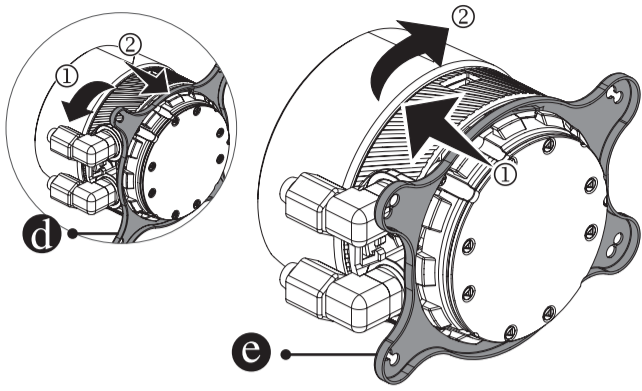

AORUS WATERFORCE X Quick Installation Guide

Package Contents:

Installing the Mounting Bracket

Installing the Mounting Bracket

AMD AM4/AM5

AMD TR4/sTRX40

AMD TR4/sTRX40 Platform

1 AMD AM4/AM5 Platform

2

3

4

Cable Connection

- **r** screws are for use on AORUS chassis model AC300G and AC300W only.
- Enable Video upload function must to plug Micro SD card.
- Product not including Micro SD card in box.

Contact Us