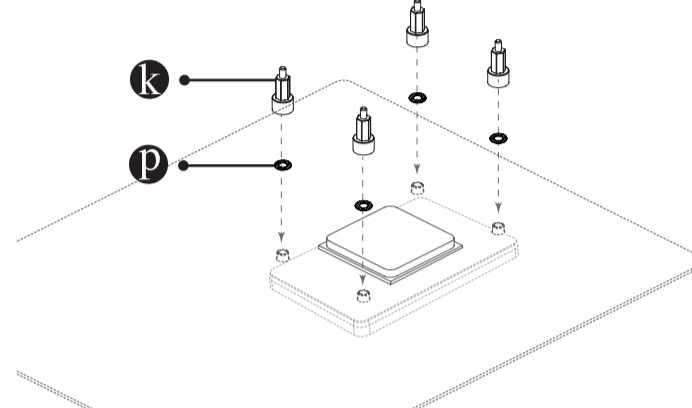

AORUS WATERFORCE X Quick Installation Guide

Package Contents:

Installing the Mounting Bracket

Installing the Mounting Bracket

AMD AM4/AM5

AMD TR4/sTRX40

AMD TR4/sTRX40 Platform

1 AMD AM4/AM5 Platform

2

3

4

Cable Connection

- **r** screws are for use on AORUS chassis model AC300G and AC300W only.
- Enable Video upload function must to plug Micro SD card.
- Product not including Micro SD card in box.

Contact Us