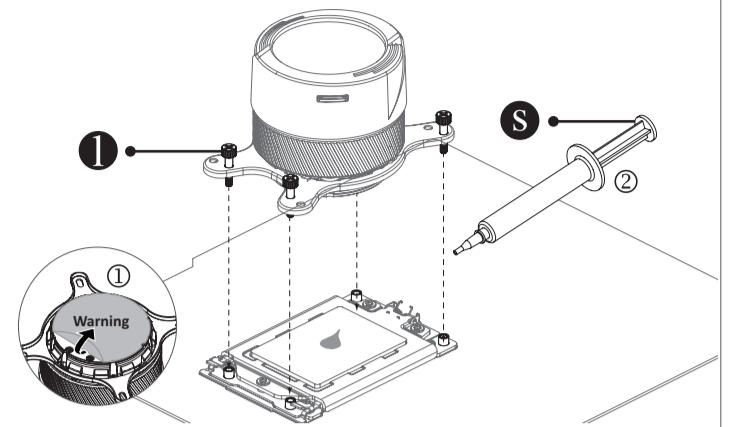

AORUS WATERFORCE X Quick Installation Guide

Package Contents:

Installing the Mounting Bracket

Installing the Mounting Bracket

AMD AM4/AM5

AMD TR4/sTRX40

AMD TR4/sTRX40 Platform

1 AMD AM4/AM5 Platform

2

3

4

Cable Connection

- **r** screws are for use on AORUS chassis model AC300G and AC300W only.
- Enable Video upload function must to plug Micro SD card.
- Product not including Micro SD card in box.

Contact Us