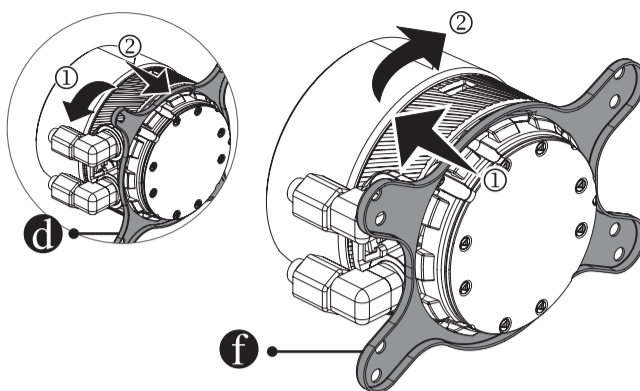

AORUS WATERFORCE X Quick Installation Guide

Package Contents:

Installing the Mounting Bracket

Installing the Mounting Bracket

AMD AM4/AM5

AMD TR4/sTRX40

AMD TR4/sTRX40 Platform

1 AMD AM4/AM5 Platform

2

3

4

Cable Connection

- **r** screws are for use on AORUS chassis model AC300G and AC300W only.
- Enable Video upload function must to plug Micro SD card.
- Product not including Micro SD card in box.

Contact Us