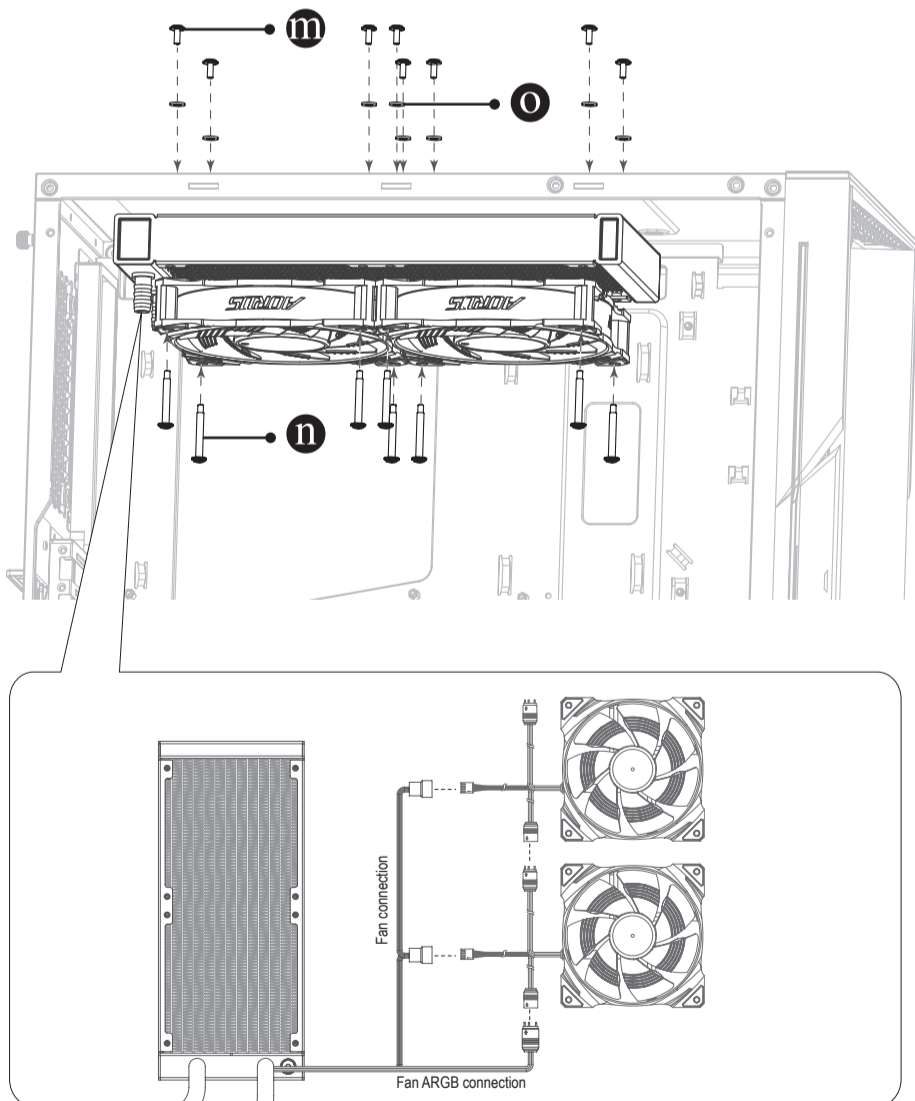

2

3

4

Cable Connection

- **r** screws are for use on AORUS chassis model AC300G and AC300W only.
- Enable Video upload function must to plug Micro SD card.
- Product not including Micro SD card in box.

Contact Us