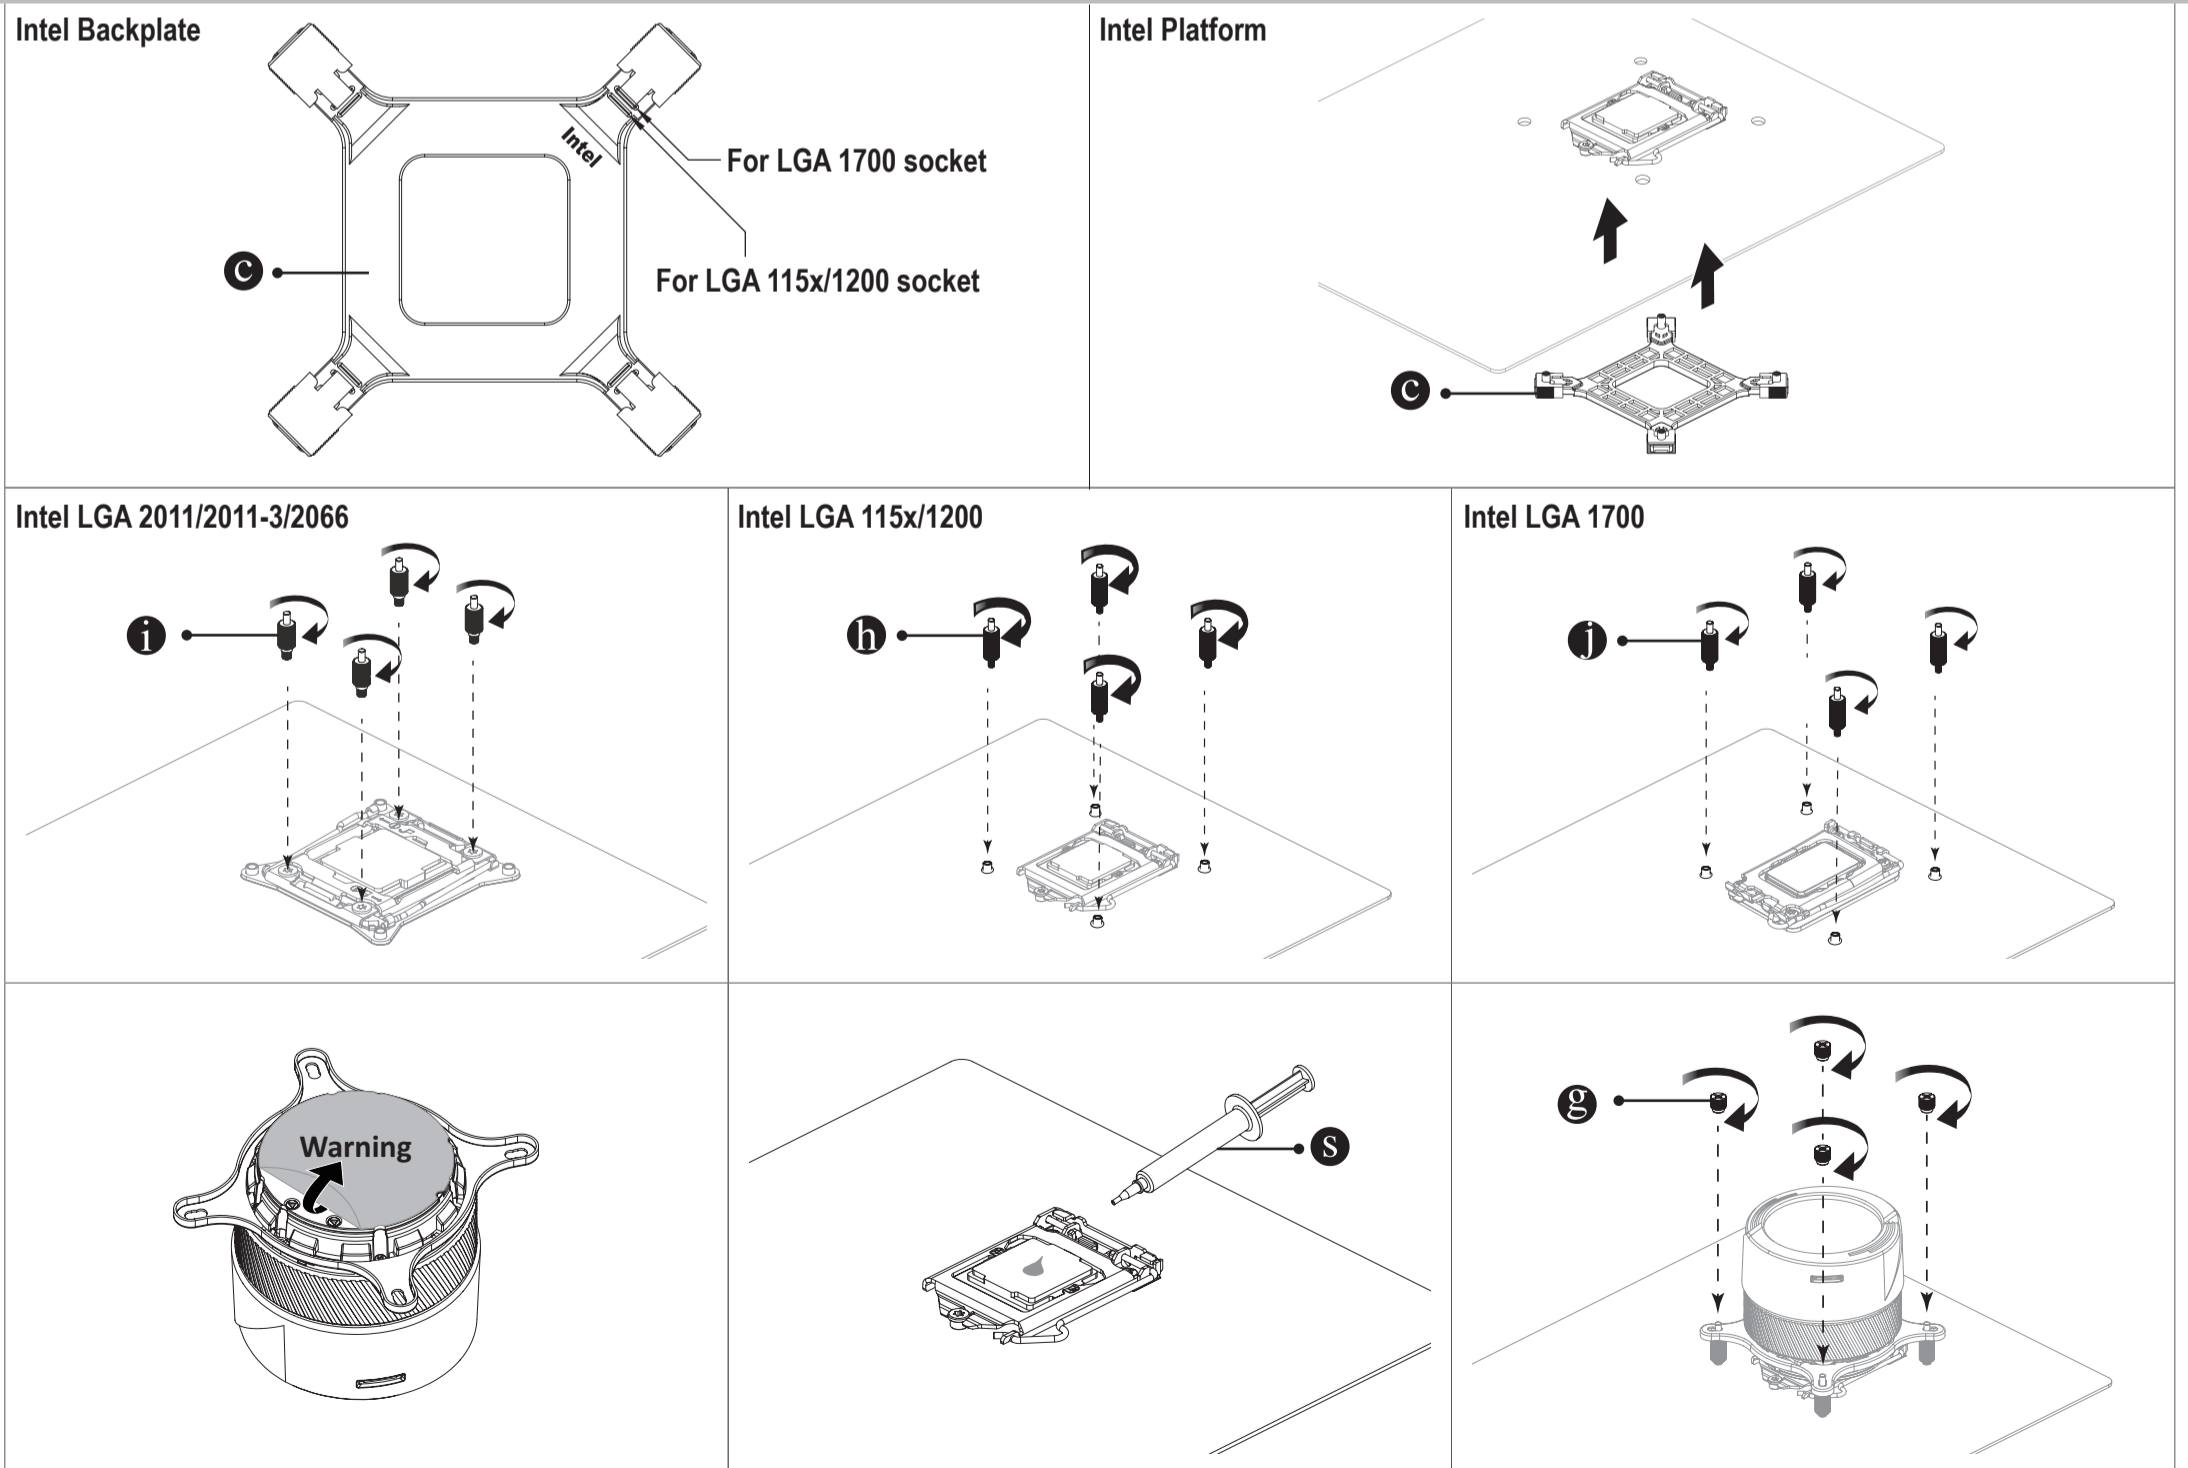

AORUS WATERFORCE X Quick Installation Guide

Package Contents:

Installing the Mounting Bracket

Installing the Mounting Bracket

AMD AM4/AM5

AMD TR4/sTRX40

AMD TR4/sTRX40 Platform

1 AMD AM4/AM5 Platform

2

3

4

Cable Connection

- **r** screws are for use on AORUS chassis model AC300G and AC300W only.
- Enable Video upload function must to plug Micro SD card.
- Product not including Micro SD card in box.

Contact Us