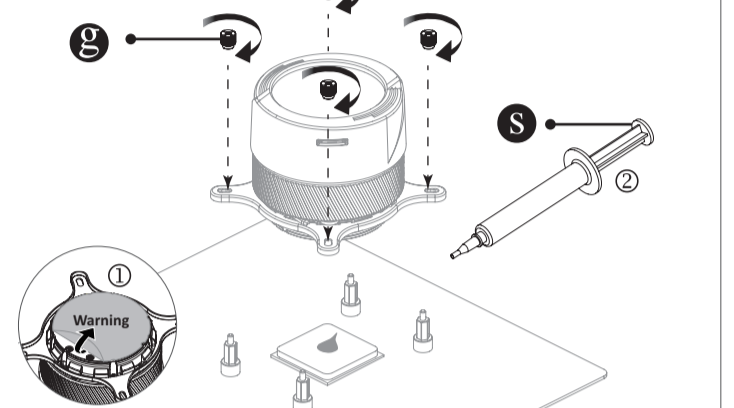

AORUS WATERFORCE X Quick Installation Guide

Package Contents:

Installing the Mounting Bracket

Installing the Mounting Bracket

AMD AM4/AM5

AMD TR4/sTRX40

AMD TR4/sTRX40 Platform

1 AMD AM4/AM5 Platform

2

3

4

Cable Connection

- **r** screws are for use on AORUS chassis model AC300G and AC300W only.
- Enable Video upload function must to plug Micro SD card.
- Product not including Micro SD card in box.

Contact Us