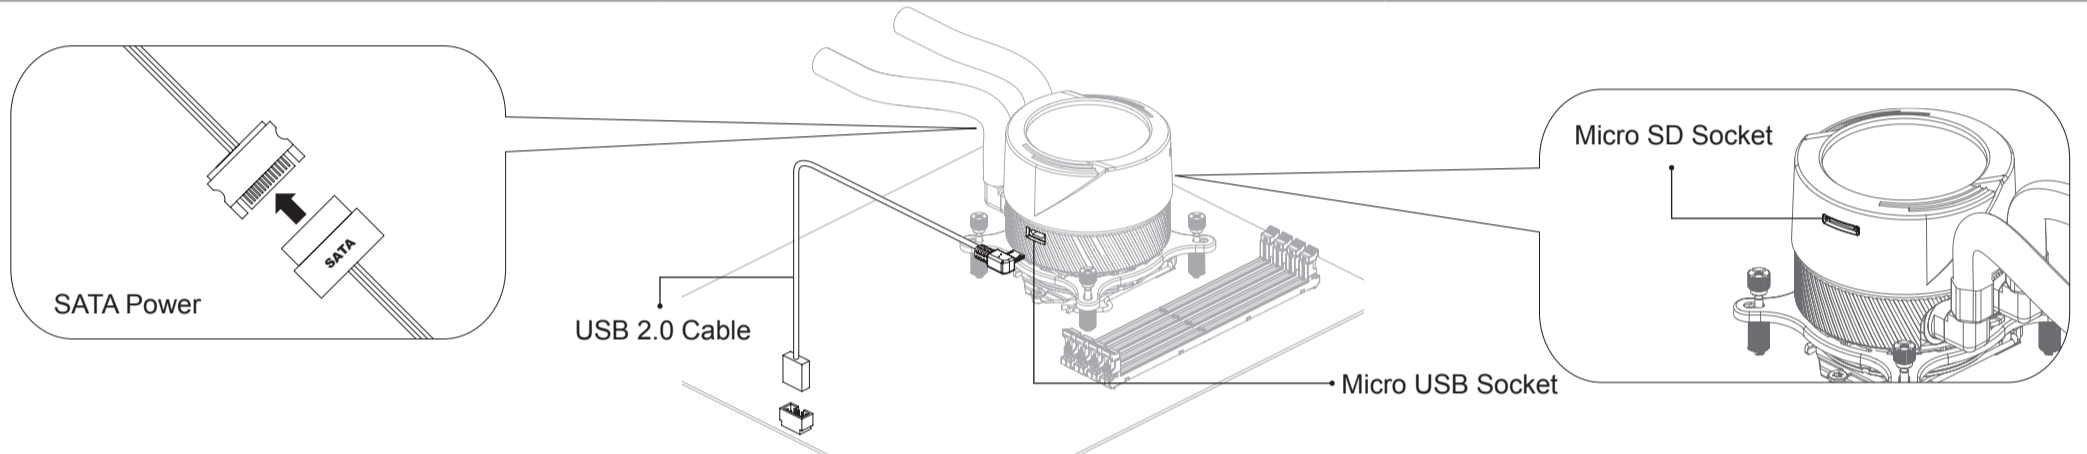

AORUS WATERFORCE X Quick Installation Guide

Package Contents:

Installing the Mounting Bracket

Installing the Mounting Bracket

AMD AM4/AM5

AMD TR4/sTRX40

AMD TR4/sTRX40 Platform

1 AMD AM4/AM5 Platform

2

3

4

Cable Connection

- **r** screws are for use on AORUS chassis model AC300G and AC300W only.
- Enable Video upload function must to plug Micro SD card.
- Product not including Micro SD card in box.

Contact Us