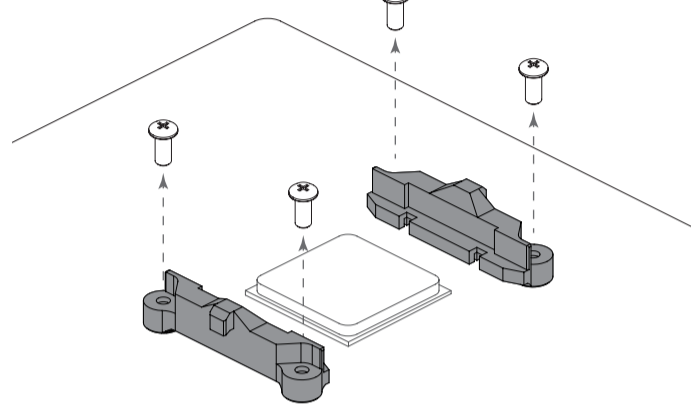

AORUS WATERFORCE X Quick Installation Guide

Package Contents:

Installing the Mounting Bracket

Installing the Mounting Bracket

AMD AM4/AM5

AMD TR4/sTRX40

AMD TR4/sTRX40 Platform

1 AMD AM4/AM5 Platform

2

3

4

Cable Connection

- **r** screws are for use on AORUS chassis model AC300G and AC300W only.
- Enable Video upload function must to plug Micro SD card.
- Product not including Micro SD card in box.

Contact Us