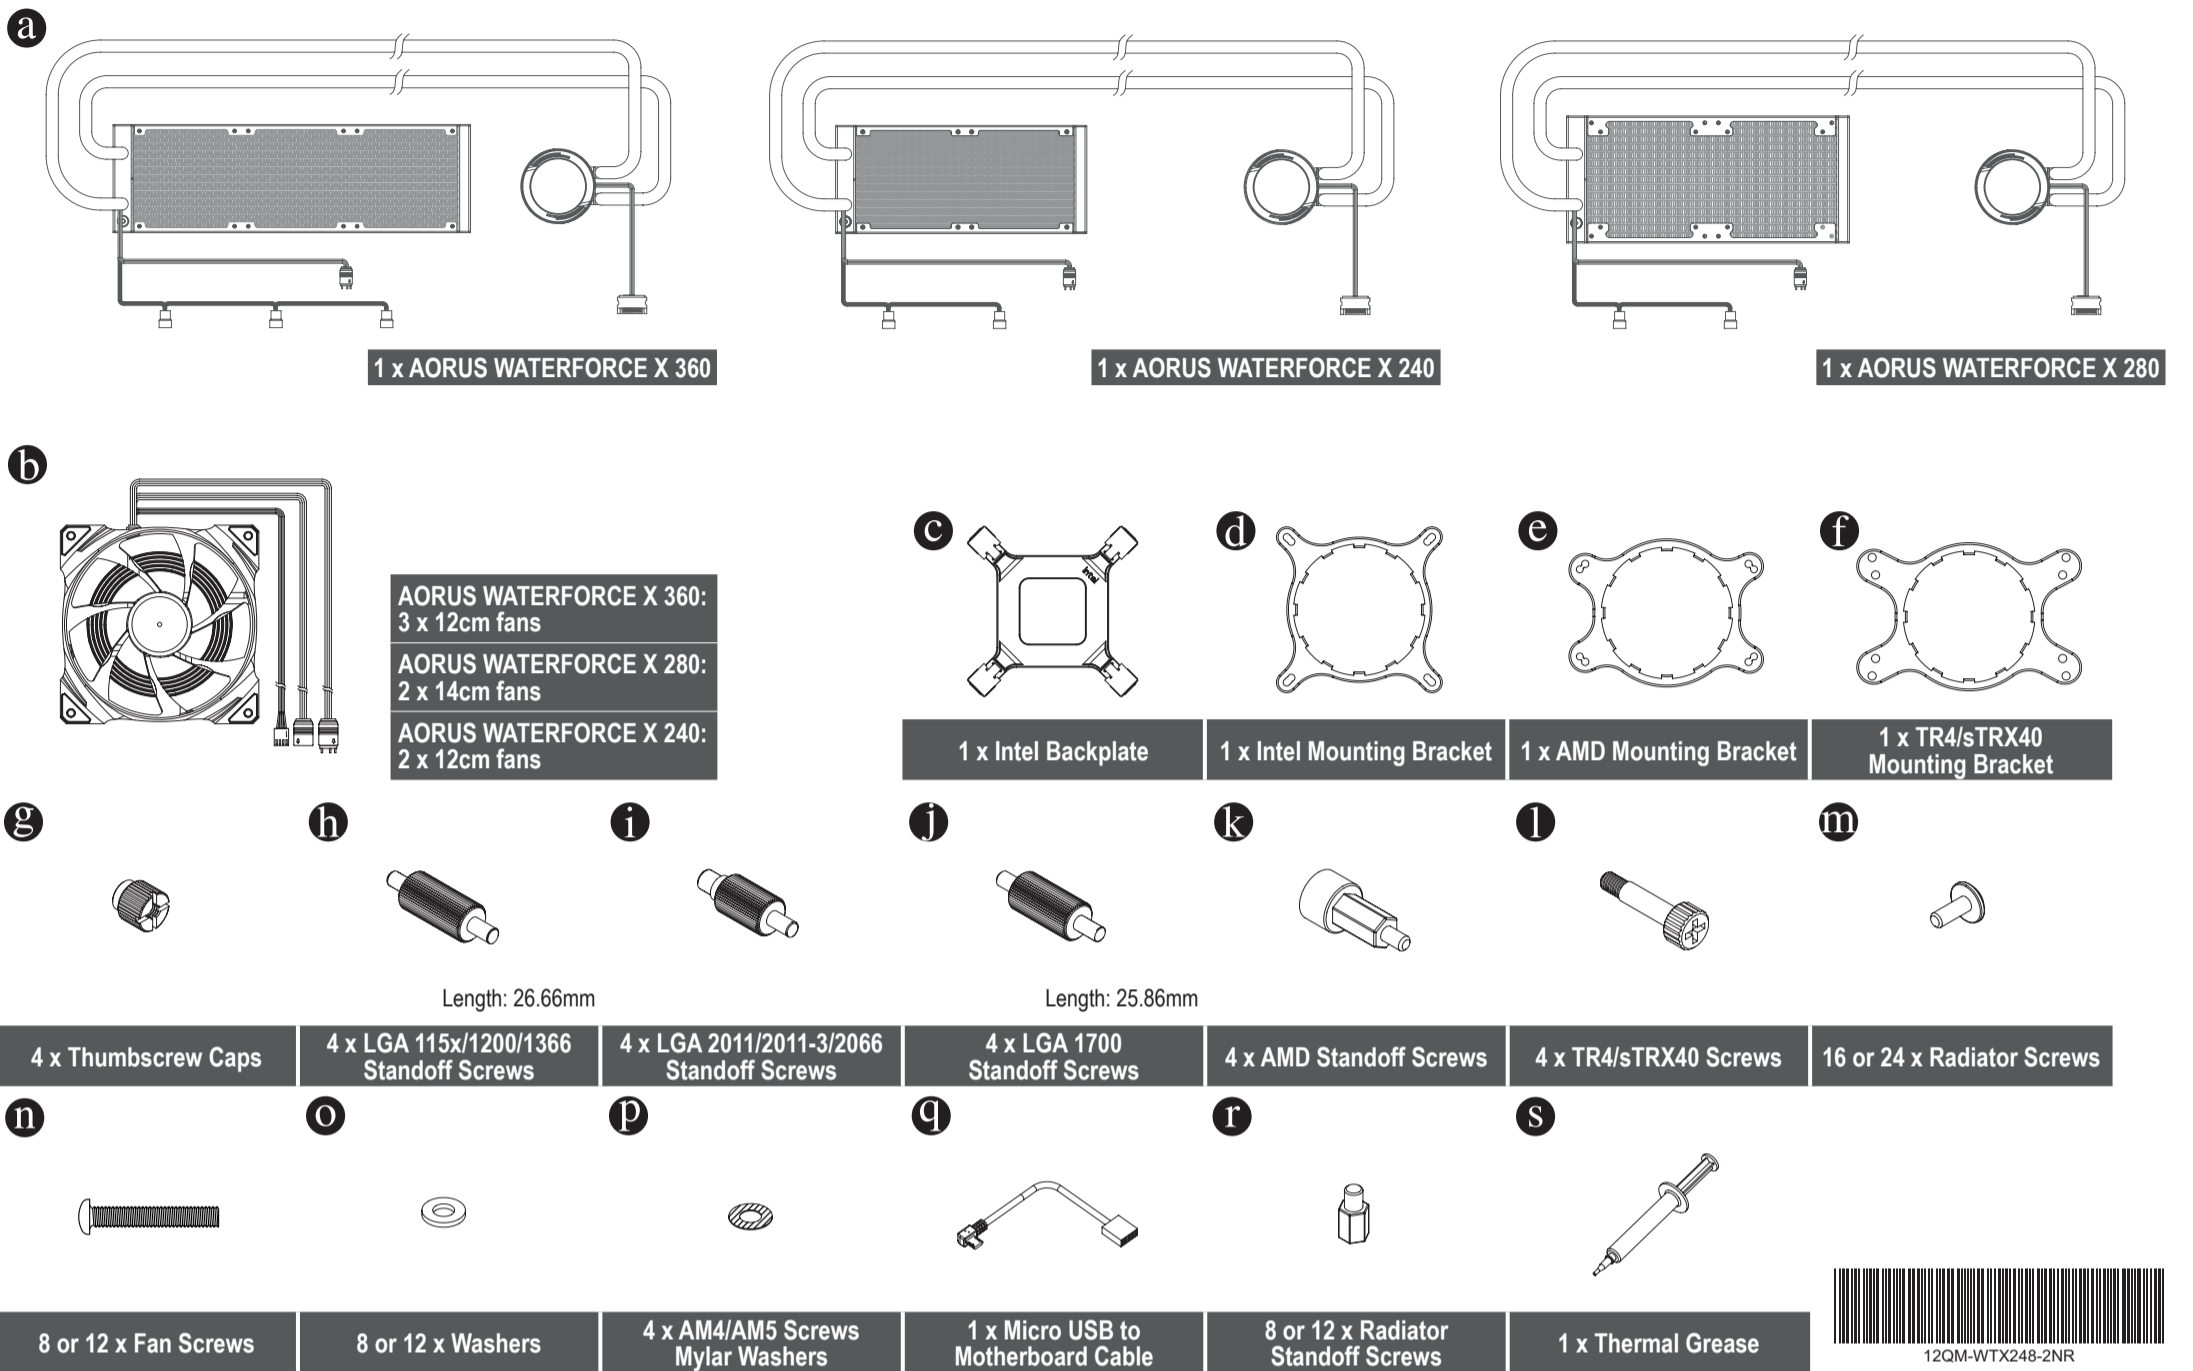

AORUS WATERFORCE X Quick Installation Guide

Package Contents:

Installing the Mounting Bracket

Installing the Mounting Bracket

AMD AM4/AM5

AMD TR4/sTRX40

AMD TR4/sTRX40 Platform

1 AMD AM4/AM5 Platform

2

3

4

Cable Connection

- **r** screws are for use on AORUS chassis model AC300G and AC300W only.
- Enable Video upload function must to plug Micro SD card.
- Product not including Micro SD card in box.

Contact Us