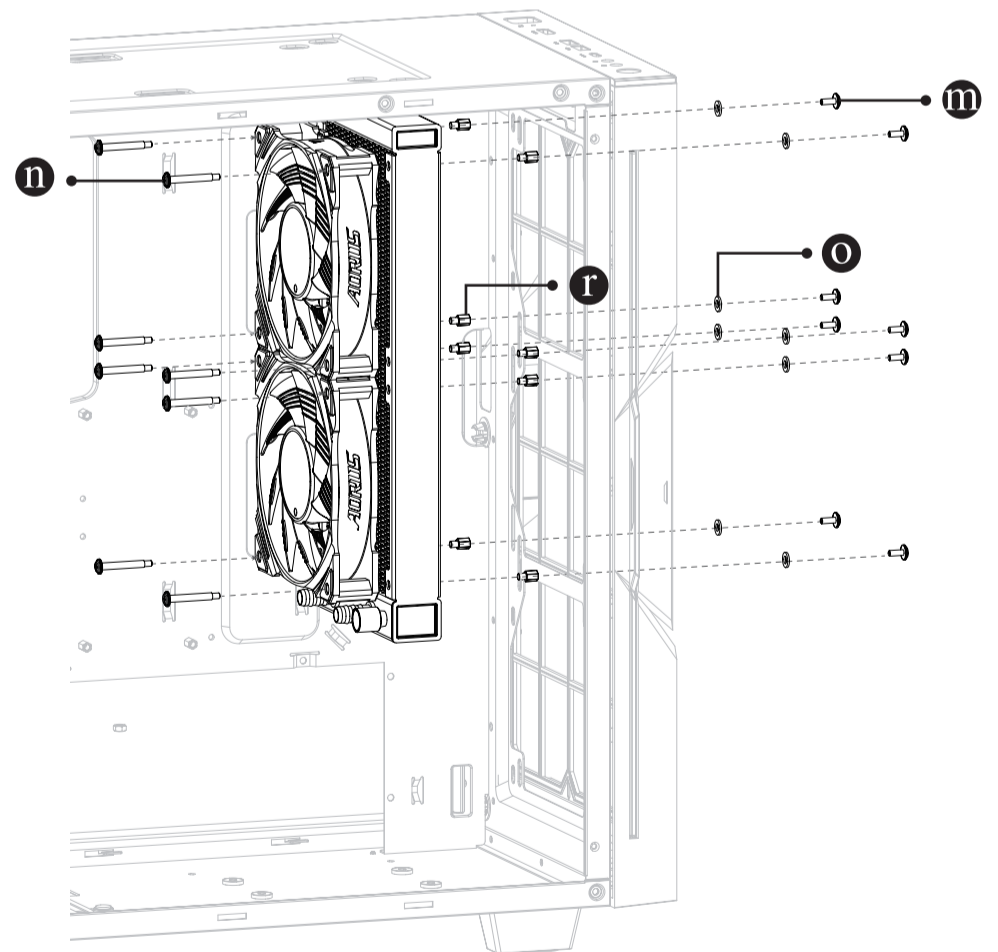

2

3

4

Cable Connection

- **r** screws are for use on AORUS chassis model AC300G and AC300W only.
- Enable Video upload function must to plug Micro SD card.
- Product not including Micro SD card in box.

Contact Us