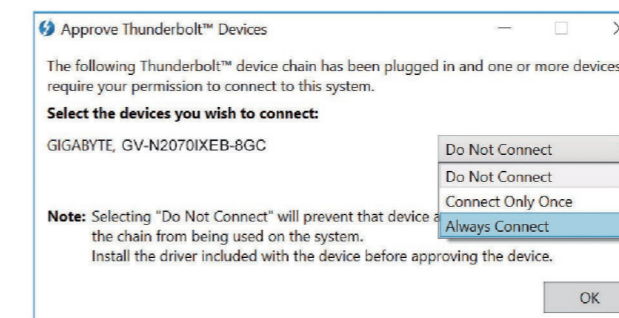

Copyright © 2019 GIGABYTE TECHNOLOGY CO., LTD
Copyright by GIGA-BYTE TECHNOLOGY CO., LTD. ("GBT"). No part of this manual may be reproduced or transmitted in any form without the expressed, written permission of GBT.

Trademarks Third-party brands and names are the properties of their respective owners.

Notice Please do not remove any labels on this graphics card box. Doing so may void the warranty of this card. Due to rapid change in technology, some of the specifications might be out of date before publication of this manual. The author assumes no responsibility for any errors or omissions that may appear in this document nor does the author make a commitment to update the information contained herein.

廠商料號條碼
12WE6-N207EB-01R