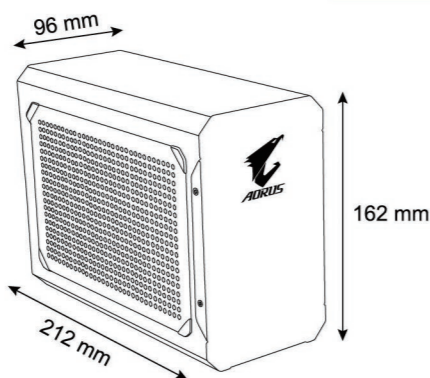

1. Connect AORUS RTX 2070 Gaming Box to your external monitor by the DP (display port) or HDMI or USB-C (for VirtualLink™)

Note:

You can connect a USB keyboard, USB mouse and USB headset to AORUS RTX2070 Gaming Box

1. Install the RTX 2070 graphics card driver from the driver CD or the website.
2. Install the AORUS Engine to customize your preference.

Note:

1. How to check if the application is running by the external GPU – Geforce RTX™ 2070 .

- 1-1. Click on the icon [Nvidia GPU Activity] in the notification area. (If there is no icon, please add it from NVIDIA Control Panel. Make sure the graphics driver is installed)

- 1-2. Display the applications that are running by external GPU - Geforce RTX™ 2070 .

1. Before you re-plug the Thunderbolt™ cable, please wait until the Thunderbolt™ disconnected sound is played and the icon in the notification area is disappeared. If the PC can't recognize the Thunderbolt™ device, please restart the system.
2. Please keep the clearance near the box for better airflow. Poor ventilation will reduce the performance of the graphics card
3. To use the wired network, you may plug a " USB to Ethernet LAN Adaptor" into the USB 3.0 port on the AORUS RTX 2070 Gaming Box.
4. How to keep the PC working with the lid closed – go to Windows setting → Control panel\Hardware and Sound\Power Options\System Settings. Then set the item "When I close the lid" to "Do nothing".

Power and sleep buttons and lid settings