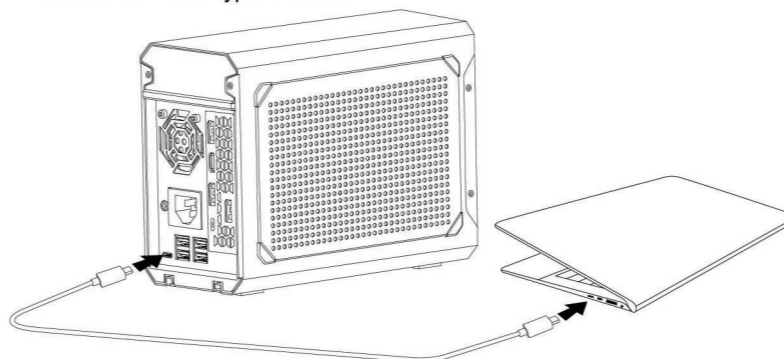

I/O

INSTALLATION

- Connect AORUS RTX 2070 Gaming Box to a power source 100V ~ 240V by the power cord.

- Connect AORUS RTX 2070 Gaming Box to the Laptop PC / Desktop PC by Thunderbolt™ USB type-C cable.

- Click on to confirm the Thunderbolt™ connection of "GIGABYTE, GV-N2070IXEB-8GC". When it's connected, the RGB light of the box will turn on.