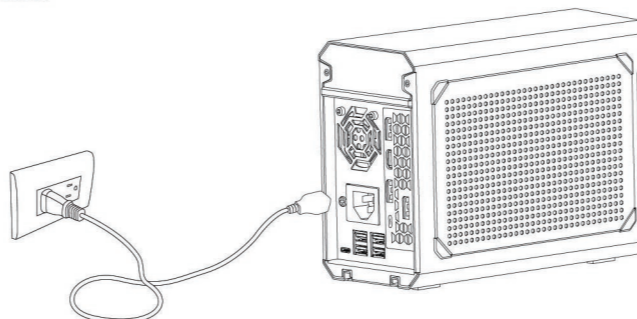

SYSTEM REQUIREMENT:

- Laptop PC / Desktop PC with Thunderbolt™ 3 port and supports external GPU
- Windows 10

PRODUCT FEATURES:

- Powerful Geforce RTX™ 2070 enables graphics-intensive game and VR ready.
- Thunderbolt™3 plug and play
- Easy to carry with portable size
- Supports Quick Charge (QC 3.0) to charge portable device
- Supports Power Delivery (PD 3.0) to charge laptop PC
- Supports 3x USB 3.0 for peripheral
- RGB Fusion 2.0 – synchronize with other AORUS devices

I/O

INSTALLATION

- Connect AORUS RTX 2070 Gaming Box to a power source 100V ~ 240V by the power cord.

- Connect AORUS RTX 2070 Gaming Box to the Laptop PC / Desktop PC by Thunderbolt™ USB type-C cable.

- Click on to confirm the Thunderbolt™ connection of "GIGABYTE, GV-N2070IXEB-8GC". When it's connected, the RGB light of the box will turn on.