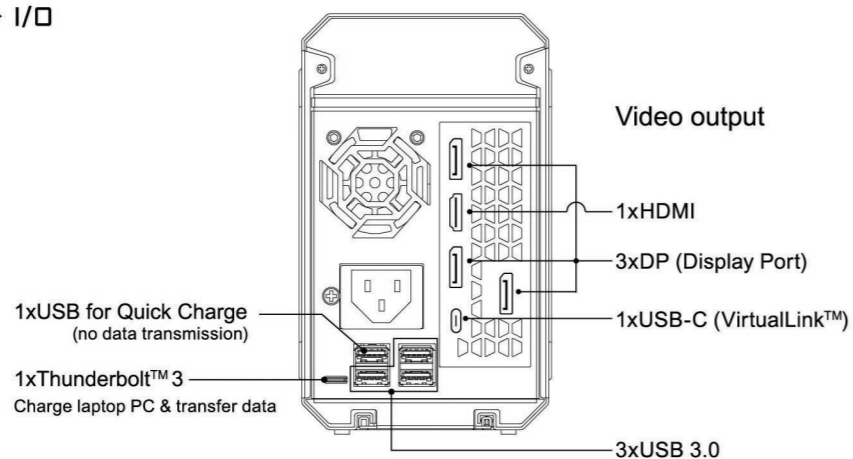

1. Connect AORUS RTX 2070 Gaming Box to your external monitor by the DP (display port) or HDMI or USB-C (for VirtualLink™)

Note:

You can connect a USB keyboard, USB mouse and USB headset to AORUS RTX2070 Gaming Box

1. Install the RTX 2070 graphics card driver from the driver CD or the website.
2. Install the AORUS Engine to customize your preference.

Note:

1. How to check if the application is running by the external GPU – Geforce RTX™ 2070 .

- 1-1. Click on the icon [Nvidia GPU Activity] in the notification area. (If there is no icon, please add it from NVIDIA Control Panel. Make sure the graphics driver is installed)

- 1-2. Display the applications that are running by external GPU - Geforce RTX™ 2070 .

1. Before you re-plug the Thunderbolt™ cable, please wait until the Thunderbolt™ disconnected sound is played and the icon in the notification area is disappeared. If the PC can't recognize the Thunderbolt™ device, please restart the system.
2. Please keep the clearance near the box for better airflow. Poor ventilation will reduce the performance of the graphics card
3. To use the wired network, you may plug a " USB to Ethernet LAN Adaptor" into the USB 3.0 port on the AORUS RTX 2070 Gaming Box.
4. How to keep the PC working with the lid closed – go to Windows setting → Control panel\Hardware and Sound\Power Options\System Settings. Then set the item "When I close the lid" to "Do nothing".

Power and sleep buttons and lid settings