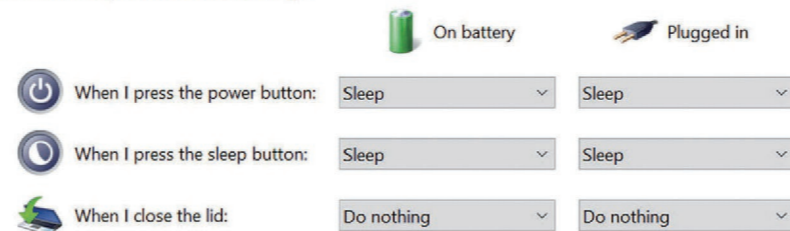

1. Before you re-plug the Thunderbolt™ cable, please wait until the Thunderbolt™ disconnected sound is played and the icon in the notification area is disappeared. If the PC can't recognize the Thunderbolt™ device, please restart the system.
2. Please keep the clearance near the box for better airflow. Poor ventilation will reduce the performance of the graphics card
3. To use the wired network, you may plug a " USB to Ethernet LAN Adaptor" into the USB 3.0 port on the AORUS RTX 2070 Gaming Box.
4. How to keep the PC working with the lid closed – go to Windows setting → Control panel\Hardware and Sound\Power Options\System Settings. Then set the item "When I close the lid" to "Do nothing".

Power and sleep buttons and lid settings

Equipment name 設備名稱: 電競外接盒		Type designation (Type) 型號 (型式) : GV-N2070IXEB-8GC					
單元Unit	Restricted substances and its chemical symbols 限用物質及其化學符號						
	鉛 Lead (Pb)	汞 Mercury (Hg)	鎘 Cadmium (Cd)	六價鉻 Hexavalent chromium (Cr+6)	多溴聯苯 Polybrominated biphenyls (PBB)	多溴二苯醚 Polybrominated diphenyl ethers (PBDE)	
電路板	○	○	○	○	○	○	
鐵殼	-	○	○	○	○	○	
線材組件	○	○	○	○	○	○	
風扇	○	○	○	○	○	○	

備考1. "超出0.1 wt %" 及 "超出0.01 wt %" 係指限用物質之百分比含量超出百分比含量基準值。
Note 1: "Exceeding 0.1 wt %" and "exceeding 0.01 wt %" indicate that the percentage content of the restricted substance exceeds the reference percentage value of presence condition.
備考2. "○" 係指該項限用物質之百分比含量未超出百分比含量基準值。
Note 2: "○" indicates that the percentage content of the restricted substance does not exceed the percentage of reference value of presence.
備考3. "-" 係指該項限用物質為排除項目。
Note 3: The "-" indicates that the restricted substance corresponds to the exemption.

AORUS RTX 2070 GAMING BOX

With Geforce RTX™ 2070 graphics card embedded

Installation Guide Rev.1.0

PACKAGE CONTENT:

- AORUS RTX 2070 Gaming Box (Includes GIGABYTE GeForce RTX™ 2070 graphics card) * 1
- Thunderbolt™ 3 Cable (USB Type-C) *1
- Power Cord*1
- Installation Guide *1
- Driver CD *1
- Carry Bag *1

SYSTEM REQUIREMENT:

- Laptop PC / Desktop PC with Thunderbolt™ 3 port and supports external GPU
- Windows 10

PRODUCT FEATURES:

- Powerful Geforce RTX™ 2070 enables graphics-intensive game and VR ready.
- Thunderbolt™3 plug and play
- Easy to carry with portable size
- Supports Quick Charge (QC 3.0) to charge portable device
- Supports Power Delivery (PD 3.0) to charge laptop PC
- Supports 3x USB 3.0 for peripheral
- RGB Fusion 2.0 – synchronize with other AORUS devices