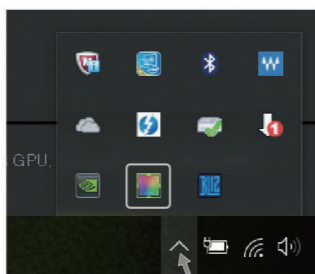

1. Install the RTX 2070 graphics card driver from the driver CD or the website.
2. Install the AORUS Engine to customize your preference.

Note:

1. How to check if the application is running by the external GPU – Geforce RTX™ 2070 .

- 1-1. Click on the icon [Nvidia GPU Activity] in the notification area. (If there is no icon, please add it from NVIDIA Control Panel. Make sure the graphics driver is installed)

- 1-2. Display the applications that are running by external GPU - Geforce RTX™ 2070 .