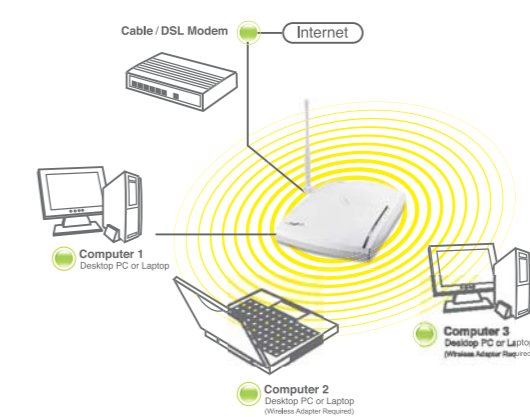

AirCruiser Mach G Access Point

GN-AP02G

Features

- Data rates up to 108Mbps (IEEE 802.11b/g)
- GIGABYTE AP Manager
- Wireless Distribution System (WDS)
- Wi-Fi Multimedia (WMM) Quality of Service (QoS)
- 1 x LAN Port (Auto-MDIX)
- 1 Detachable Antenna (R-SMA)

Security

- 64/128-bit WEP Encryption
- MAC address filtering
- Wi-Fi Protected Access (WPA)

GIGABYTE Access Point Usage Diagram

AirCruiser G Desktop Adapter

GN-WP01GS

Features

- Configure your secure wireless network in a breeze with GIGABYTE proprietary SmartSetup 3
- Packet-OVERDRIVE enhance throughput up to 50%
- Data rates up to 54Mbps (IEEE 802.11b/g)
- Dynamic rate shifting ensures fastest possible connection
- Wi-Fi Multimedia (WMM) Quality of Service (QoS)
- Software AP to use your desktop PC like an Access Point
- 1 Detachable Antenna (R-SMA)

Security

- 64/128-bit WEP Encryption
- Wi-Fi Protected Access (WPA/WPA2)

AirCruiser G USB Adapter

GN-WBKG

Features

- Configure your secure wireless network in a breeze with GIGABYTE proprietary SmartSetup 3
- Data rates up to 54Mbps (IEEE 802.11b/g)
- Dynamic rate shifting ensures fastest possible connection
- Wi-Fi Multimedia (WMM) Quality of Service (QoS)
- Unique 360° swiveling antenna

Security

- 64/128-bit WEP Encryption
- Wi-Fi Protected Access (WPA/WPA2)

GIGABYTE Router Usage Diagram