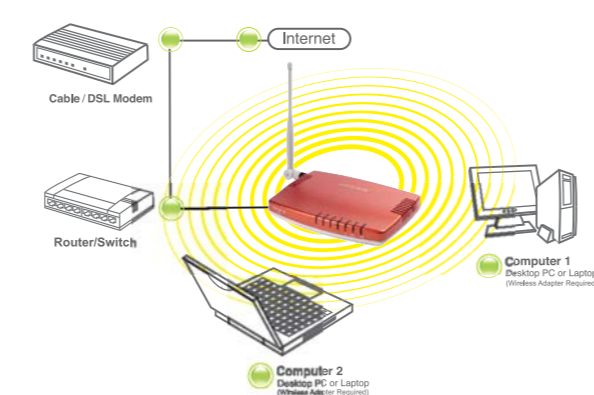

Security

- 64/128-bit WEP Encryption
- Wi-Fi Protected Access (WPA/WPA2)

AirCruiser G Portable AP/Router

GN-AP05G

Features

- Two-way switch toggles between fully functional Access Point and Router
- Data rates up to 54Mbps (IEEE 802.11b/g)
- DHCP-Server, DMZ-Host
- Wireless Distribution System (WDS)
- 1 x LAN Port (Auto-MDIX)
- 2 Internal Antennas

Security

- NAT and Advanced SPI Firewall
- VPN Pass-through (IPSEC,PPTP)
- MAC address filtering
- URL Blocking
- 64/128-bit WEP Encryption
- Wi-Fi Protected Access (WPA-PSK)

AirCruiser G Game Adapter

GN-MD01

Features

- Q-Link securely wirelessly connects your game consoles(Xbox, PS2 or GameCube)
- Sliding switch to select the available three modes(Ad Hoc, AP and Adapter)
- Data rates up to 54Mbps (IEEE 802.11b/g)
- Wireless Distribution System (WDS)
- 1 x LAN Port (Auto-MDIX)
- 1 Detachable Antenna (R-SMA)

Security

- 64/128-bit WEP Encryption
- MAC address filtering
- Wi-Fi Protected Access (WPA)

GIGABYTE Access Point Usage Diagram

AirCruiser G Desktop Adapter

GN-WP01GS

Features

- Configure your secure wireless network in a breeze with GIGABYTE proprietary SmartSetup 3
- Packet-OVERDRIVE enhance throughput up to 50%
- Data rates up to 54Mbps (IEEE 802.11b/g)
- Dynamic rate shifting ensures fastest possible connection
- Wi-Fi Multimedia (WMM) Quality of Service (QoS)
- Software AP to use your desktop PC like an Access Point
- 1 Detachable Antenna (R-SMA)