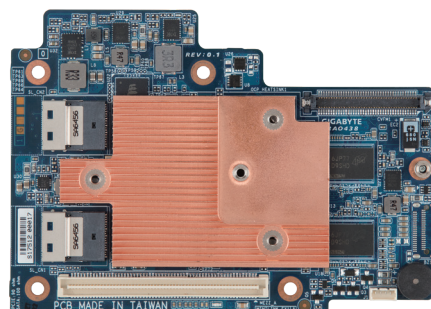

## CRA0438

### Broadcom SAS3108 H/W RAID Card (32-PD)

#### Features

- 2 x SlimSAS ports, up to 8 x SAS 12Gb/s ports
- Up to 32 x physical devices supported via SAS expander
- Broadcom SAS3108
- Hardware RAID 0/1/5/6/10/50/60
- 2GB DDR3 1866 cache memory
- PCIe 3.0 x8 bus
- (Optional) CacheVault Flash Cache Protection Module
- OCP Form Factor (Type1)

#### Specification

<b>Ports</b>	2 x SlimSAS ports up to 8 x SAS 12Gb/s ports Up to 32 x physical devices supported via expander Supports SAS / Enterprise SATA hard drives
<b>Controller</b>	Broadcom® SAS3108
<b>RAID</b>	Hardware RAID 0/1/5/6/10/50/60 2GB DDR3 1866 cache memory Compatible with Broadcom® CacheVault Flash Cache Protection Module P/N: 25FCZ-CVM020-L1R (as an option)
<b>Interface</b>	PCIe 3.0 x8 bus
<b>Dimension</b>	110.85 x 78 mm
<b>Format</b>	OCP mezzanine (Type1)
<b>Ordering Information</b>	9CRAO438NR-00 15 units per carton (Packaging dimensions: 305 x 251 x 220 mm)
<b>Remark</b>	California Proposition 65: WARNING: This product contains a chemical, including lead, know to the state of California to cause birth defects or other reproductive harm.