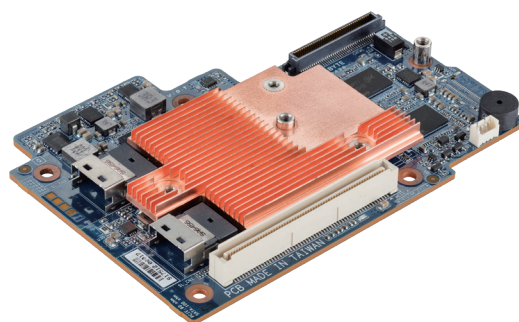

## CRA0438

### Broadcom SAS3108 H/W RAID Card (32-PD)

#### Features

- 2 x SlimSAS ports, up to 8 x SAS 12Gb/s ports
- Up to 32 x physical devices supported via SAS expander
- Broadcom SAS3108
- Hardware RAID 0/1/5/6/10/50/60
- 2GB DDR3 1866 cache memory
- PCIe 3.0 x8 bus
- (Optional) CacheVault Flash Cache Protection Module
- OCP Form Factor (Type1)

#### Specification

<b>Ports</b>	2 x SlimSAS ports up to 8 x SAS 12Gb/s ports Up to 32 x physical devices supported via expander Supports SAS / Enterprise SATA hard drives
<b>Controller</b>	Broadcom® SAS3108
<b>RAID</b>	Hardware RAID 0/1/5/6/10/50/60 2GB DDR3 1866 cache memory Compatible with Broadcom® CacheVault Flash Cache Protection Module P/N: 25FCZ-CVM020-L1R (as an option)
<b>Interface</b>	PCIe 3.0 x8 bus
<b>Dimension</b>	110.85 x 78 mm
<b>Format</b>	OCP mezzanine (Type1)
<b>Ordering Information</b>	9CRAO438NR-00 15 units per carton (Packaging dimensions: 305 x 251 x 220 mm)
<b>Remark</b>	California Proposition 65: WARNING: This product contains a chemical, including lead, know to the state of California to cause birth defects or other reproductive harm.